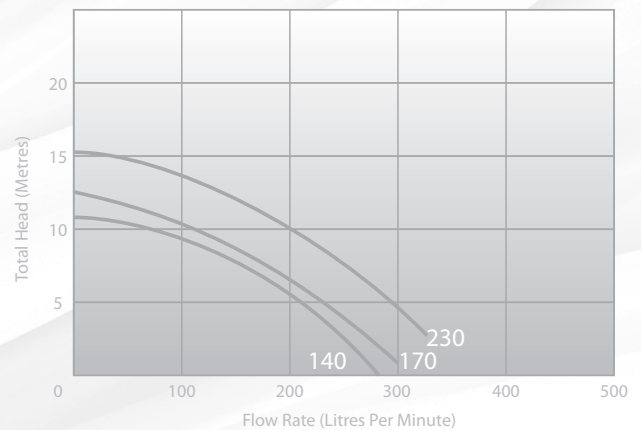

## IDEAL PERFORMANCE

The E-Series pumps will provide just the right level of performance and reliability for all pools and spas up to 100,000 litres. With low noise levels the E-Series pool and spa pump produces high flow rates using less power which saves on operating costs.

## DIMENSIONS

## FLOW CHART