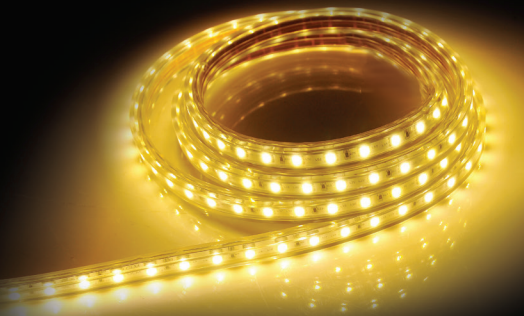

MATRIX

LED FEATURE LIGHTING

MATRIX

LED FEATURE LIGHTING

The All-New MATRIX range from Spa Electrics brings everything you love about our pool lights into an exciting new range of landscape and water feature products.

Highlight landscape features, illuminate wall art, and enhance water features and blades.

Experience the vivid colours and True White with MATRIX RGB+W LED arrays on our signature MULTI PLUS platform.

Synchronise MATRIX with your swimming pool lights for a truly harmonious look.

Available in 1.2m water feature reel and 5m landscape reel, that can be cut to size to suit application. Simple 'Plug and Play' installation.

Parameter

VOLTAGE:

WATTAGE:

DIMMING:

INGRESS PROTECTION:

SIZES AVAILABLE IN: