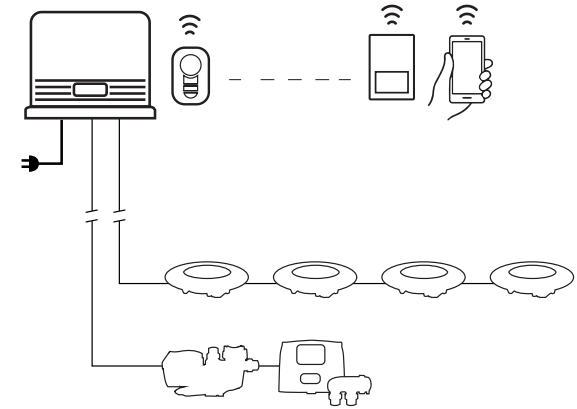

CONNECT LITE

TOTAL LIGHTING CONTROL

The Connect Lite gives you the functionality to operate up to 4 x SLX Lights. It couldn't be easier to activate and deactivate lights, change colours or return lights to Sync position with an easy one-touch button.

EASY CONTROL

The included convenient RF handheld remote allows for easy intuitive control.

INTEGRATION WITH CHLORINATORS

When connected to AstralPool's Viron or EQ chlorinator, you can automate your lights at night using the chlorinators built in timers.

CONNECT MY POOL APP

Since the Connect LITE is a fully expandable integrated pool automation system, it can be easily upgraded to include the AstralPool Internet Gateway, which enables full remote control through your smartphone with the ConnectMyPool app, and also access to the Virtual Pool Care system.

WIRELESS MODULE

The touch screen can be installed inside the home in a convenient location that allow easy access for the entire family. This wireless touch screen option eliminates the need for difficult to install cable between the house and the pool equipment.