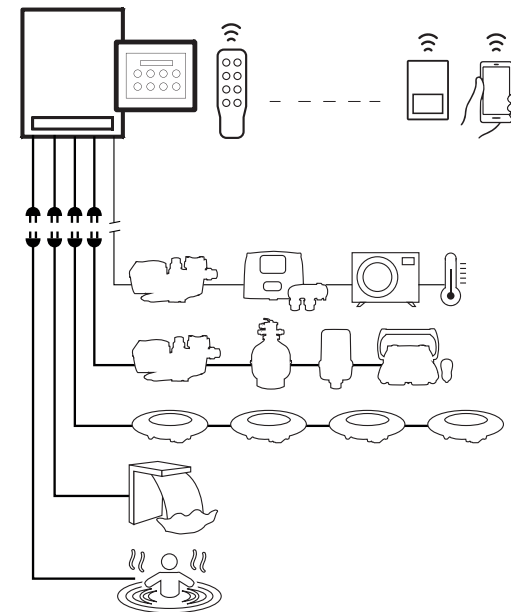

VIRON CONNECT

CONNECT YOUR LIFESTYLE

The AstralPool Viron Connect provides the pool owner the option to control all pool equipment, valves, heaters and chlorinators from anywhere inside the home or by mobile device when on the move.

ONE TOUCH FAVOURITE MODE

One touch "favourite" menus allow a single touch of a button to turn on your favourite spa pool setting, party settings or water feature and pool lights for a relaxing poolside BBQ.

SMART ASTRALPOOL INTEGRATION

The Viron Connect intelligently controls energy efficient pump speeds, water temperature and pool sanitisers when connected to AstralPool filtration and heating equipment and is highly flexible in the way in can be installed, connected and tailored to suit your lifestyle.

CONNECT MY POOL APP

Since the Viron Connect is a fully expandable integrated pool automation system, it can be easily upgraded to include the AstralPool Internet Gateway, which enables full remote control through your smartphone with the ConnectMyPool app, and also access to the Virtual Pool Care system.