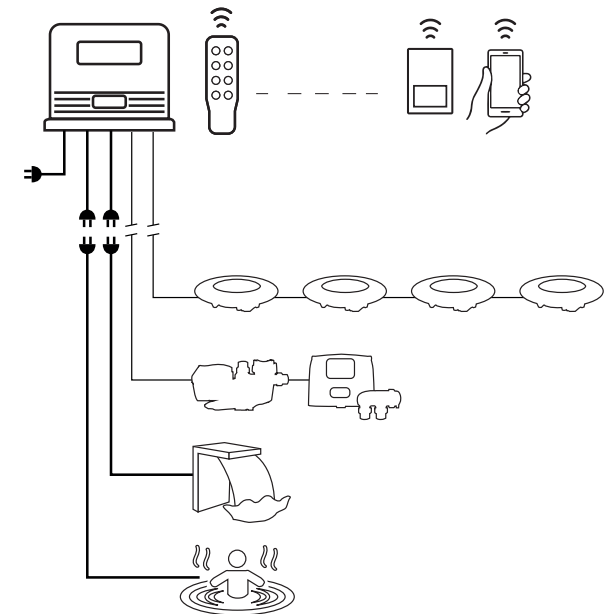

CONNECT LITE +

TOTAL LIGHTING CONTROL

Functionality to operate up to 4 x SLX Lights. RF Remote Control to activate and deactivate lights, change colours or return lights to Sync position with an easy one-touch button.

EASIER MANUAL CONTROL

The incorporated built in front LCD screen allows for easier manual control of settings.

EXTEND YOUR CONTROL

The Connect LITE+ comes with two extra 240V 10AMP outlet ports, allowing the flexibility of controlling external equipment of your choice, such as a Cleaning pump, water feature pump, music system or garden lights, from either the RF Remote Control or the built in LCD screen.

INTEGRATION WITH CHLORINATORS

When connected to a Viron or EQ chlorinator, you will be able to easily control your pool's chlorination with your remote.

CONNECT MY POOL APP

Since the Connect LITE + is a fully expandable integrated pool automation system, it can be easily upgraded to include the AstralPool Internet Gateway, which enables full remote control through your smartphone with the ConnectMyPool app, and also access to the Virtual Pool Care system.

The AstralPool Connect LITE+ is an integrated pool automation system that offers pool owners total control of up to four colour-changing LED lights (in 2 different zones if required), timer periods for the filtration pump and full integration with a Viron chlorinator. Sitting in between the Connect LITE and Viron Connect, the Connect LITE+ also includes four programmable timers and 2x 240 V outlets to connect extra devices and give complete control of the pool.