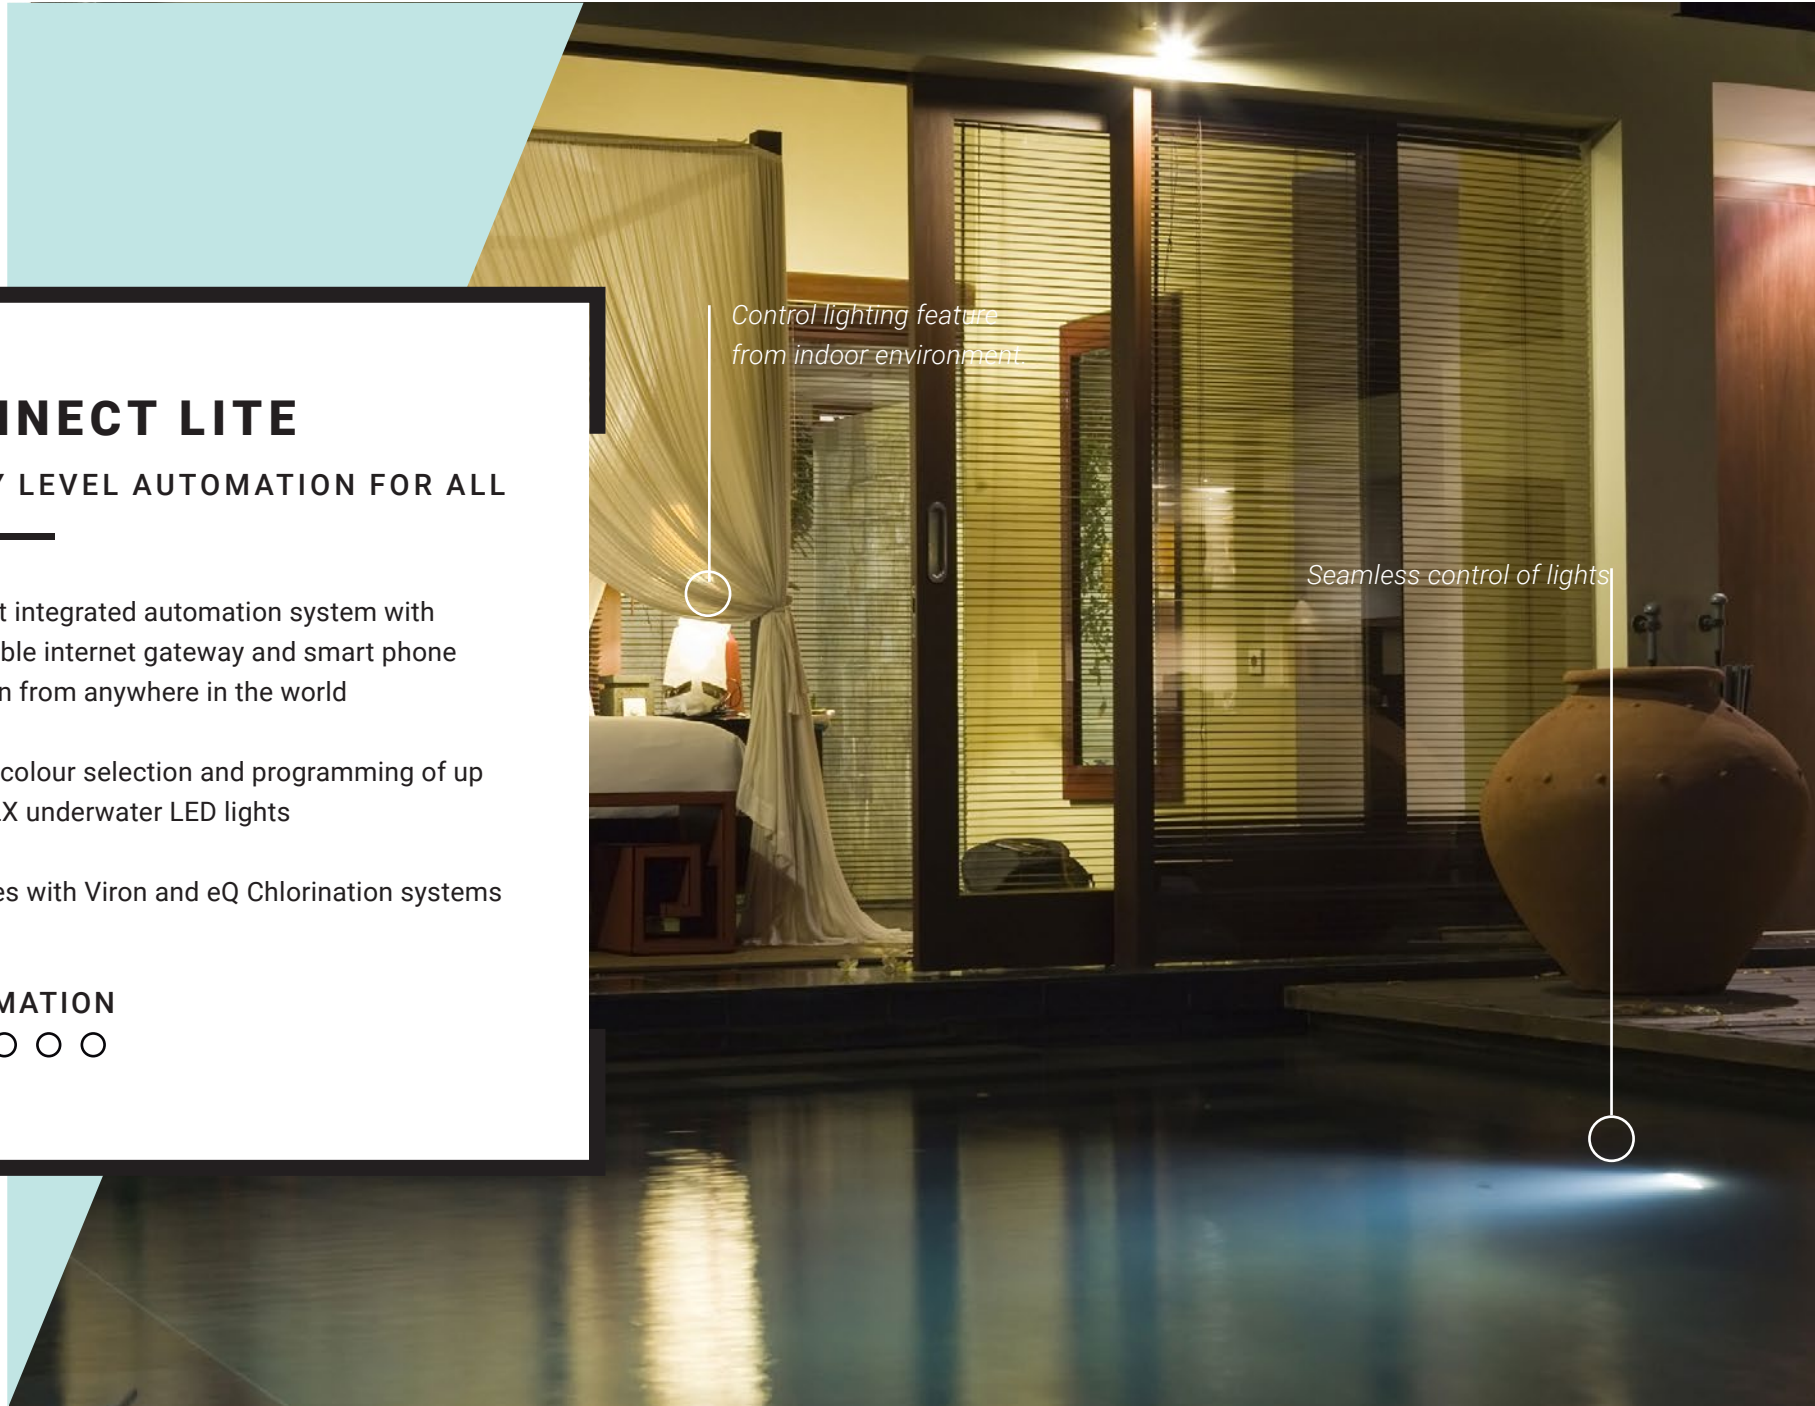

CONNECT LITE

ENTRY LEVEL AUTOMATION FOR ALL

Low cost integrated automation system with expandable internet gateway and smart phone operation from anywhere in the world

Enables colour selection and programming of up to 4 x SLX underwater LED lights

Integrates with Viron and eQ Chlorination systems

AUTOMATION

Control lighting feature from indoor environment.

Seamless control of lights