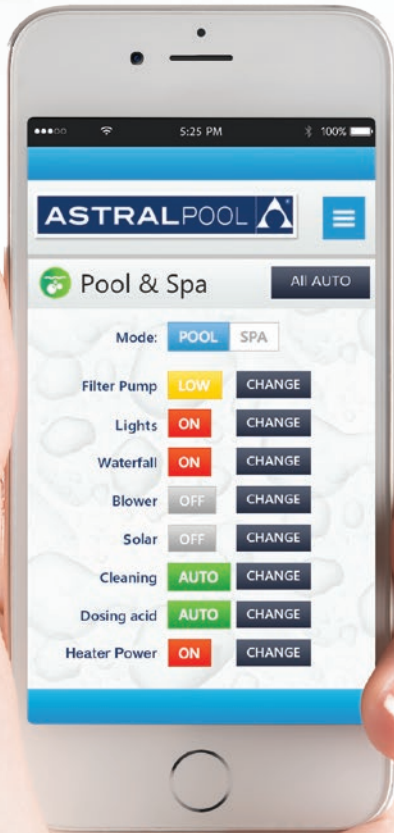

POOL & SPA AUTOMATION CATALOGUE

ACCESSIBLE POOL AUTOMATION FOR EVERYONE.

Convenience: Manage and control your pool settings in real time from anywhere in the world, 24/7, all year round.

Peace of mind: Monitor your pool at all times keeping a healthy and safe pool for you and your family.

Sustainability: Efficient management of water and energy.

Viron Connect

INTRODUCING CONNECT MY POOL

The Connect My Pool app, in conjunction with an AstralPool Connect unit, allows you to automate and control your entire swimming pool environment from your smartphone, tablet or computer.

- Connect your lifestyle with hassle free automation
- Integration of entire Pool and Spa environment
- One touch favourite mode
- Wireless expansion capabilities

**Available features depend on Connect controller model*