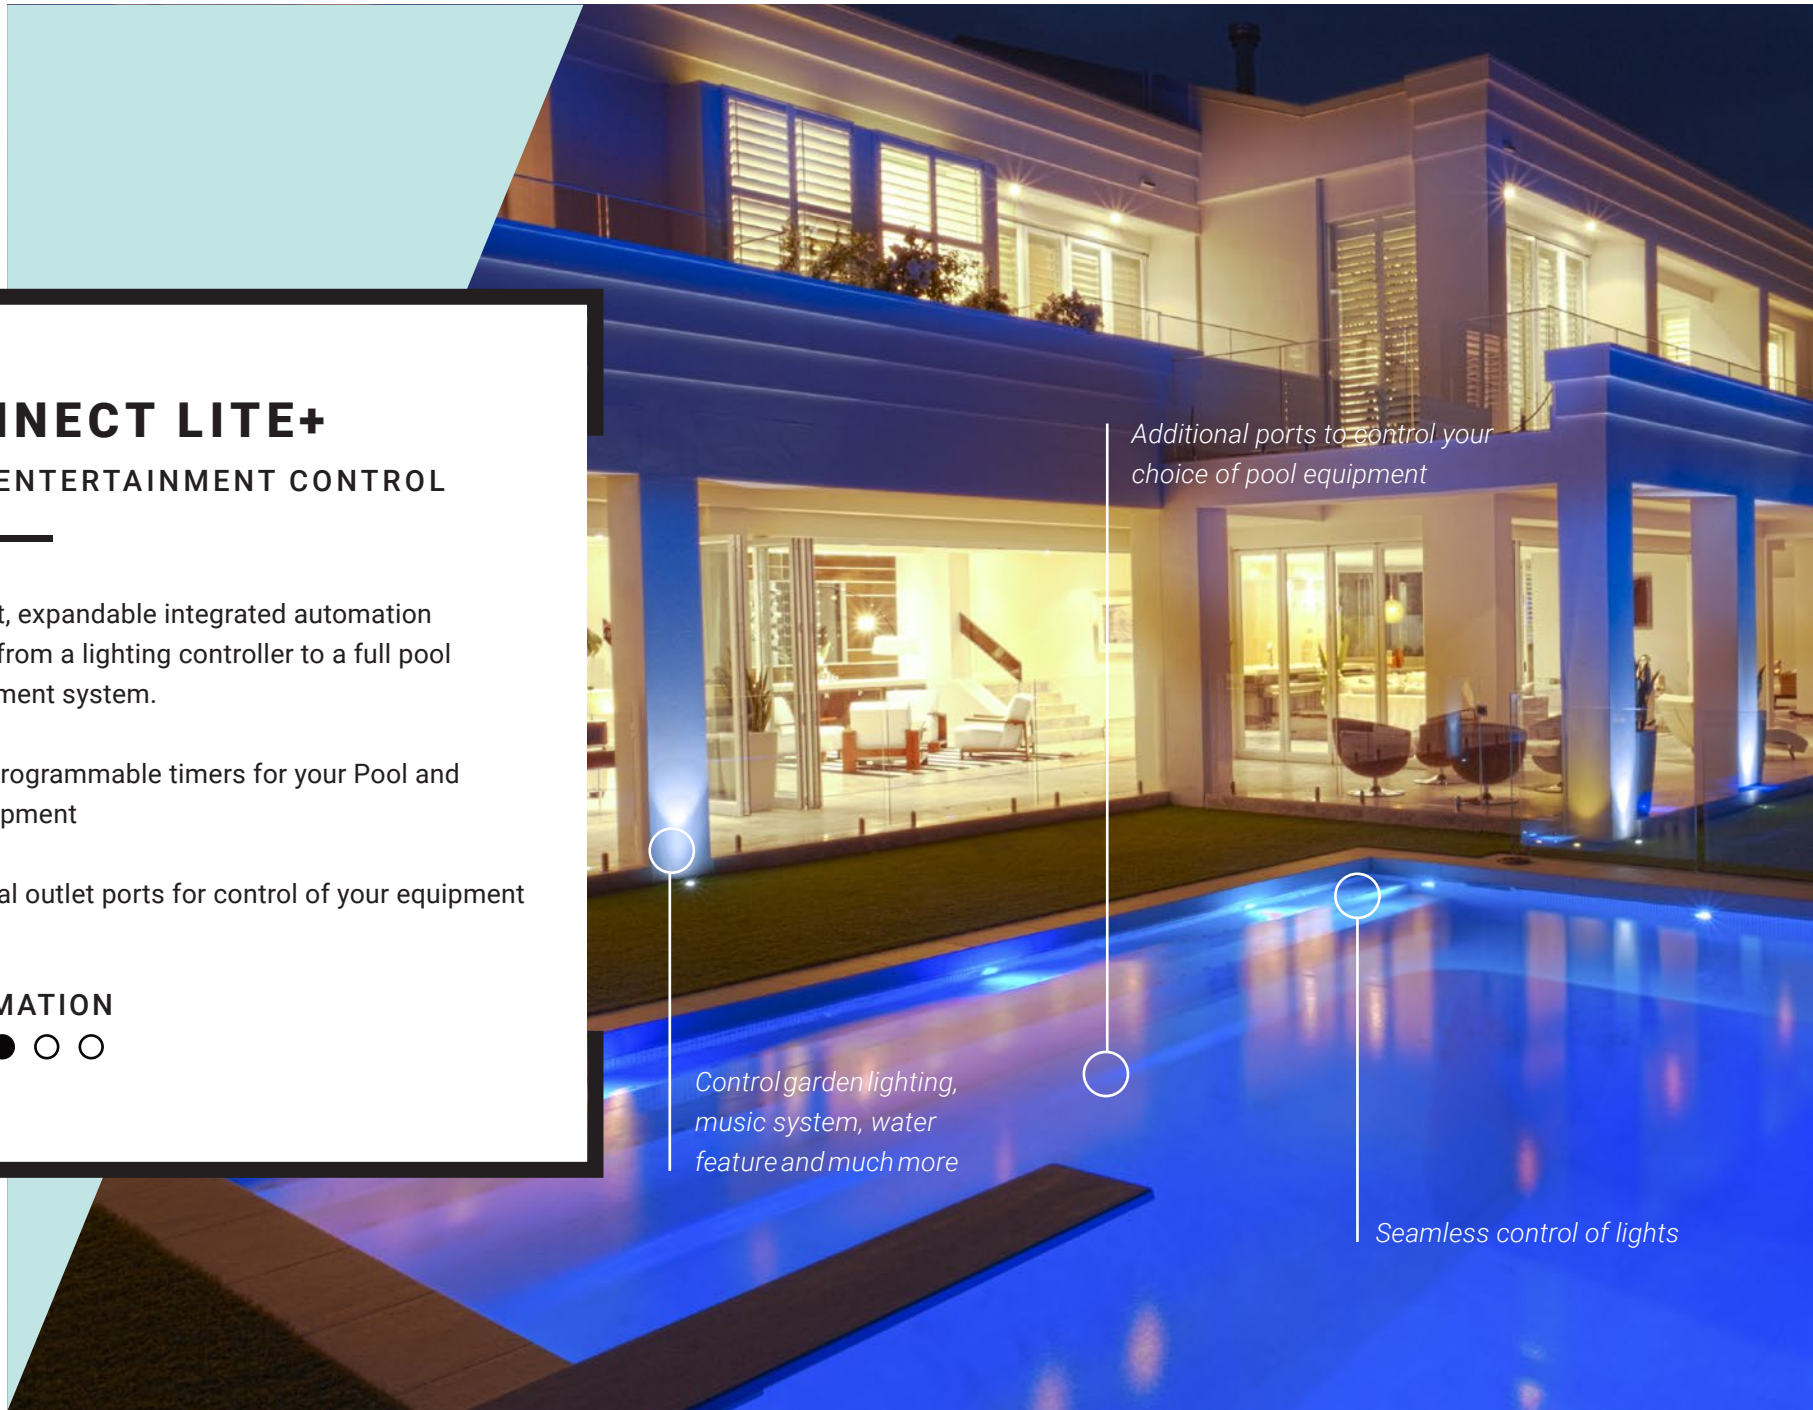

Additional outlet ports for control of your equipment

AUTOMATION

*Control garden lighting,
music system, water
feature and much more*

*Additional ports to control your
choice of pool equipment*

Seamless control of lights

EASIER MANUAL CONTROL

The incorporated built in front LCD screen allows for easier manual control of settings.

EXTEND YOUR CONTROL

The Connect LITE+ comes with two extra 240V 10AMP outlet ports, allowing the flexibility of controlling external equipment of your choice, such as a Cleaning pump, water feature pump, music system or garden lights, from either the RF Remote Control or the built in LCD screen.

INTEGRATION WITH CHLORINATORS

When connected to a Viron or EQ chlorinator, you will be able to easily control your pool's chlorination with your remote.

CONNECT MY POOL APP

Since the Connect LITE + is a fully expandable integrated pool automation system, it can be easily upgraded to include the AstralPool Internet Gateway, which enables full remote control through your smartphone with the ConnectMyPool app, and also access to the Virtual Pool Care system.